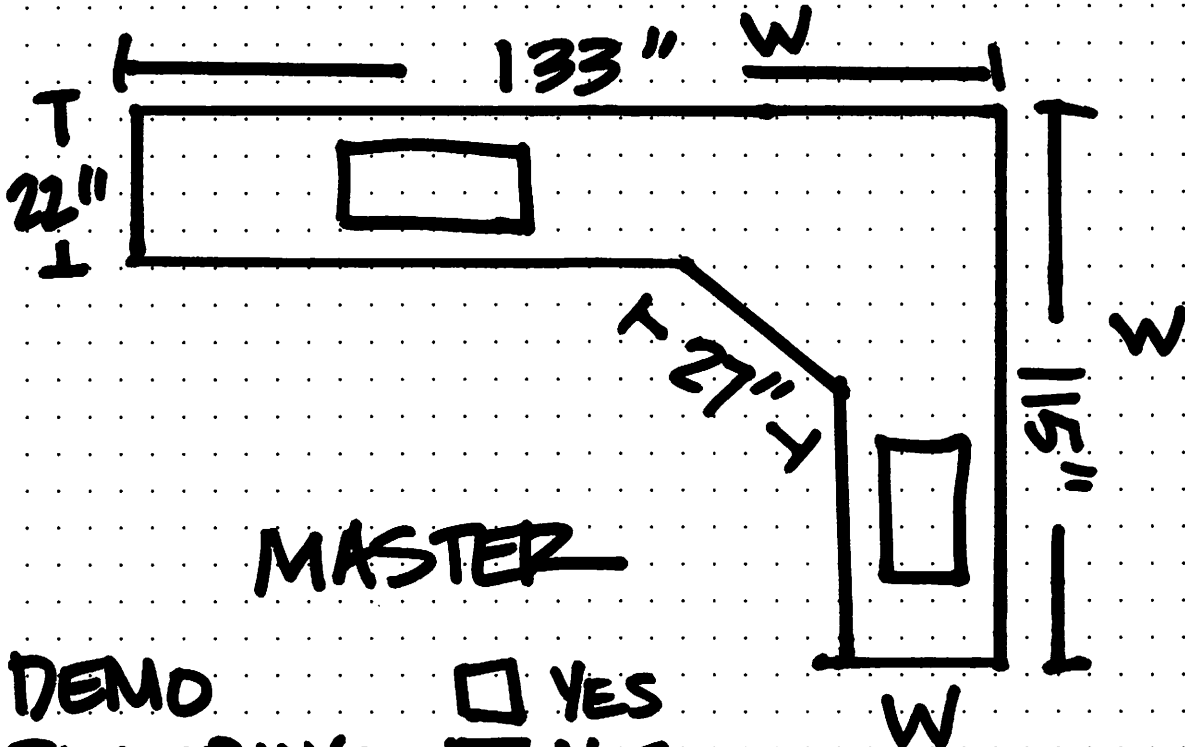

1140 S. Enterprise St.
Olathe, Kansas 66061
913.782.0802

Name: _____ Phone: _____
Address: _____ Email: _____

Note: Grid is not to scale. We just need a rough drawing with measurements in inches. See example on back →

Circle One: Cooktop or Range Sales Rep: _____ Phone: _____

Yea! New Countertops!

POWDER

MASTER

- DEMO YES
- PLUMBING YES
- SPLASH YES
- OVAL OR RECTANGLE SINK